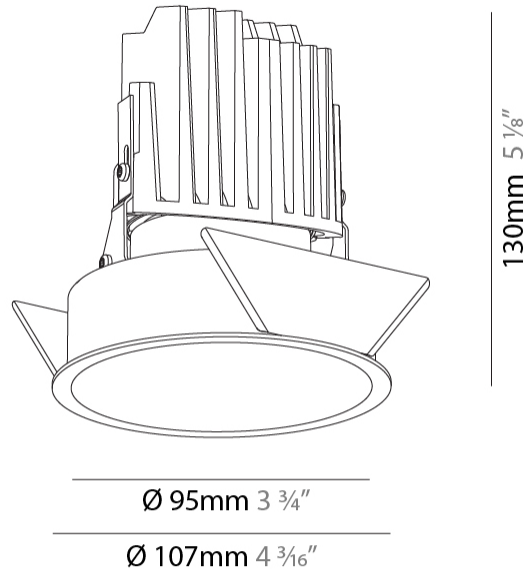

GENERAL

Series: Bioniq
Subseries: Bioniq Round Deep
Brand: Prolight
Division: Architectural
Mounting Type: Recessed
Mounting Location: Ceiling
Subcategory: Downlight

PHYSICAL

Shape: Round
Diameter (mm): 107
Diameter (in): 4 3/16
Height (mm): 130
Height (in): 5 1/8
Ceiling Thickness (mm): 10 / 12.5 / 15
Ceiling Thickness (in): 3/8 or 1/2 or 9/16
Min. Recessing Depth (mm): 150
Min. Recessing Depth (in): 5 7/8
Light Distribution: Downlight
Weight (kg): 0.533
Weight (lbs): 1.18
Fixture Finish: SSR / BKV / CWI / CRY / HAB / LAG / UFT / ITA / RUA / RUR / MIC / FTG / MYG / TWT / LOD / PUS / FRO / FUP / KIA / POP / BLS / SPG / MEY / GOH / GUM / CHC / COM / ABZ / JAG / OBR / MOS / ROR
Fixture Material: Aluminum Die Cast
Cut-out Measurements: 98mm / 3 7/8"

ELECTRICAL

Lamp Type: LED (Zhaga Standard)
Input Wattage (W): 15.5
Total Output Wattage (W): 13
Dimming: Tri-Mode (Non-Dimming and Phase Dimming (120Vac only) and 0-10V Dimming)
Driver Included: No
Driver Location: Recessed Housing
Driver Type: Constant Current - Universal
Driver Class: Class 2
Housing: See components
Input Voltage (V): 120 - 277
Constant Current (MA): 500

LED

Number of LEDs: 1
Color Temperature (°K): 2700 / 3000 / 3500 / 4000
Max. Delivered Lumen (lm): 1140 / 1180 / 1245 / 1270
CRI: >90 CRI
Lamp Life (hrs): 50000

OPTICAL

Reflector°: 20 / 40 / 60

RATINGS AND CERTIFICATIONS

Certified By: Certified for North American Standards
IP rating: IP54