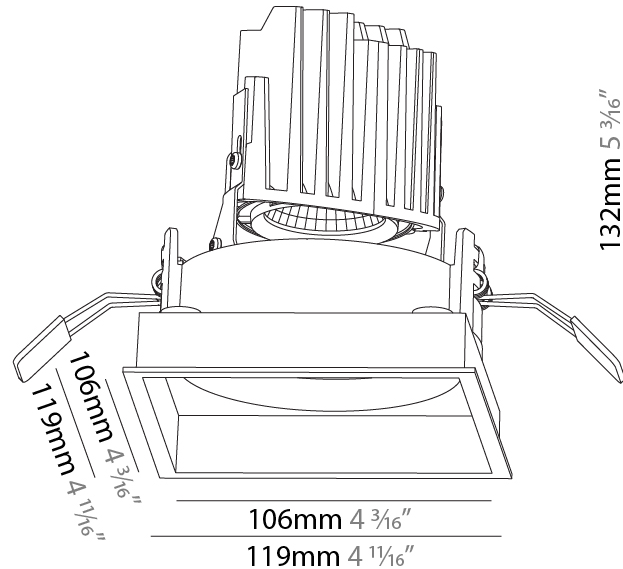

PHYSICAL

Shape: Square
Length (mm): 119
Length (in): 4 11/16
Width (mm): 119
Width (in): 4 11/16
Depth (mm): 132
Depth (in): 5 3/16
Ceiling Thickness (mm): 10 / 12.5 / 15
Ceiling Thickness (in): 3/8 or 1/2 or 9/16
Min. Recessing Depth (mm): 150
Min. Recessing Depth (in): 5 7/8
Light Distribution: Adjustable / Downlight
Weight (kg): 0.542
Weight (lbs): 1.2
Fixture Finish: SSR / BKV / CWI / CRY / HAB / LAG / UFT / ITA / RUA / RUR / MIC / FTG / MYG / TWT / LOD / PUS / FRO / FUP / KIA / POP / BLS / SPG / MEY / GOH / GUM / CHC / COM / ABZ / JAG / OBR / MOS / ROR
Fixture Material: Aluminum Die Cast
Cut-out Measurements: 114mm / 4 1/2" x 114mm / 4 1/2"

ELECTRICAL

Lamp Type: LED
Input Wattage (W): 16.5
Total Output Wattage (W): 14
Dimming: Tri-Mode (Non-Dimming and Phase Dimming (120Vac only) and 0-10V Dimming)
Driver Included: No
Driver Location: Recessed Housing
Driver Type: Constant Current - Universal
Driver Class: Class 2
Housing: See components
Input Voltage (V): 120 - 277
Constant Current (MA): 500

LED

Number of LEDs: 1
Color Temperature (°K): 2700 / 3000 / 3500 / 4000
Max. Delivered Lumen (lm): 940 / 980 / 1029 / 1050
Nominal Lumen (lm): 1386 / 1438 / 1511 / 1542
CRI: >90 CRI
Lamp Life (hrs): 50000

OPTICAL

Reflector°: 20 / 40 / 60
Adjustability: Rotational 355°; Tilt 30°

RATINGS AND CERTIFICATIONS

Certified By: Certified for North American Standards
IP rating: IP20