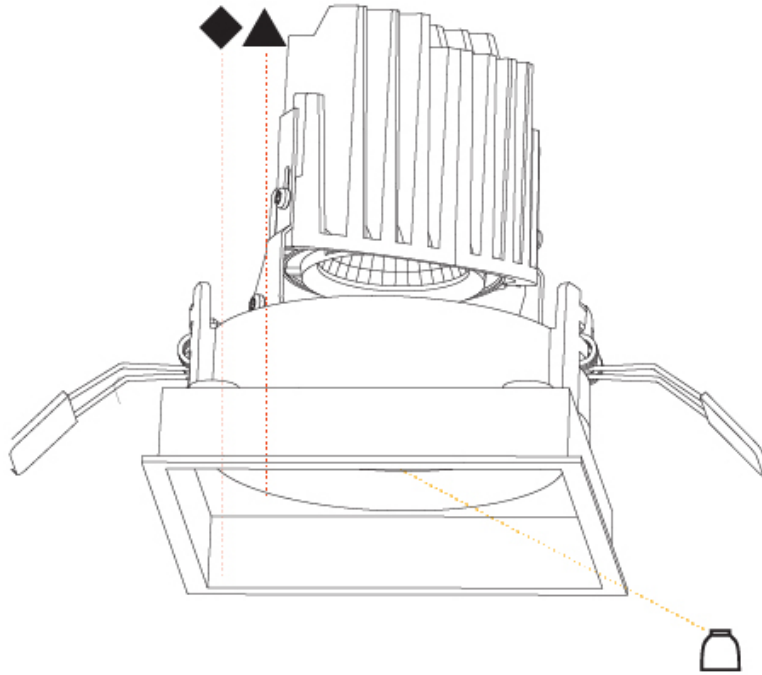

BIONIQ SQUARE ADJUSTABLE RECESSED

A35356-

PROJECT _____

TYPE _____

SPECIFIER _____

QUANTITY _____

DATE _____

A