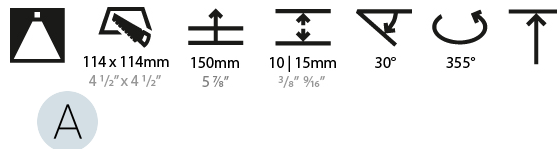

PHYSICAL

Shape: Square
Length (mm): 119
Length (in): 4 11/16
Width (mm): 119
Width (in): 4 11/16
Depth (mm): 132
Depth (in): 5 3/16
Ceiling Thickness (mm): 10 / 12.5 / 15
Ceiling Thickness (in): 3/8 or 1/2 or 9/16
Min. Recessing Depth (mm): 150
Min. Recessing Depth (in): 5 7/8
Light Distribution: Adjustable / Downlight
Weight (kg): 0.542
Weight (lbs): 1.2
Fixture Finish: SSR / BKV / CWI / CRY / HAB / LAG / UFT / ITA / RUA / RUR / MIC / FTG / MYG / TWT / LOD / PUS / FRO / FUP / KIA / POP / BLS / SPG / MEY / GOH / GUM / CHC / COM / ABZ / JAG / OBR / MOS / ROR
Fixture Material: Aluminum Die Cast
Cut-out Measurements: 114mm / 4 1/2" x 114mm / 4 1/2"

ELECTRICAL

Lamp Type: LED
Input Wattage (W): 16.5
Total Output Wattage (W): 14
Dimming: Tri-Mode (Non-Dimming and Phase Dimming (120Vac only) and 0-10V Dimming)
Driver Included: No
Driver Location: Recessed Housing
Driver Type: Constant Current - Universal
Driver Class: Class 2
Housing: See components
Input Voltage (V): 120 - 277
Constant Current (MA): 500

LED

Number of LEDs: 1
Color Temperature (°K): 2700 / 3000 / 3500 / 4000
Max. Delivered Lumen (lm): 940 / 980 / 1029 / 1050
Nominal Lumen (lm): 1386 / 1438 / 1511 / 1542
CRI: >90 CRI
Lamp Life (hrs): 50000

OPTICAL

Reflector°: 20 / 40 / 60
Adjustability: Rotational 355°; Tilt 30°

RATINGS AND CERTIFICATIONS

Certified By: Certified for North American Standards
IP rating: IP20