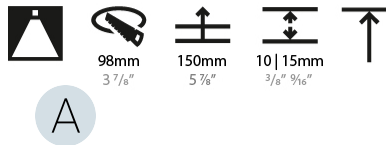

GENERAL

Series: Bioniq
Subseries: Bioniq Round Deep
Brand: Prolight
Division: Architectural
Mounting Type: Recessed
Mounting Location: Ceiling
Subcategory: Downlight

PHYSICAL

Shape: Round
Diameter (mm): 107
Diameter (in): 4 3/16
Height (mm): 130
Height (in): 5 1/8
Ceiling Thickness (mm): 10 / 12.5 / 15
Ceiling Thickness (in): 3/8 or 1/2 or 9/16
Min. Recessing Depth (mm): 150
Min. Recessing Depth (in): 5 7/8
Light Distribution: Downlight
Weight (kg): 0.533
Weight (lbs): 1.18
Fixture Finish: SSR / BKV / CWI / CRY / HAB / LAG / UFT / ITA / RUA / RUR / MIC / FTG / MYG / TWT / LOD / PUS / FRO / FUP / KIA / POP / BLS / SPG / MEY / GOH / GUM / CHC / COM / ABZ / JAG / OBR / MOS / ROR
Fixture Material: Aluminum Die Cast
Cut-out Measurements: 98mm / 3 7/8"

ELECTRICAL

Lamp Type: LED (Zhaga Standard)
Input Wattage (W): 15.5
Total Output Wattage (W): 13
Dimming: Tri-Mode (Non-Dimming and Phase Dimming (120Vac only) and 0-10V Dimming)
Driver Included: No
Driver Location: Recessed Housing
Driver Type: Constant Current - Universal
Driver Class: Class 2
Housing: See components
Input Voltage (V): 120 - 277
Constant Current (MA): 500

LED

Number of LEDs: 1
Color Temperature (°K): 2700 / 3000 / 3500 / 4000
Max. Delivered Lumen (lm): 1140 / 1180 / 1245 / 1270
CRI: >90 CRI
Lamp Life (hrs): 50000

OPTICAL

Reflector°: 20 / 40 / 60

RATINGS AND CERTIFICATIONS

Certified By: Certified for North American Standards
IP rating: IP54